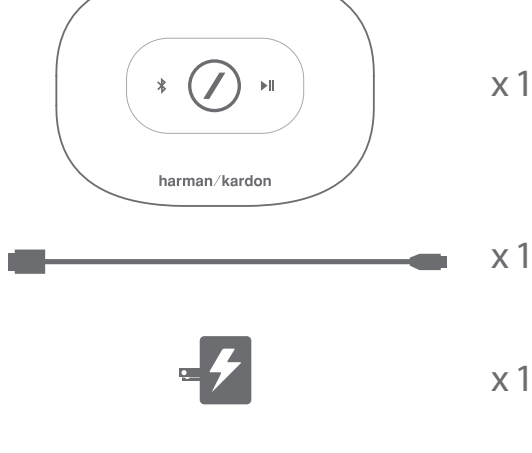

ADAPT

What's in the box

Quick Start Guide

Guide de démarrage rapide

Buttons

Connections

App

Download the Harman Kardon Controller app to setup and control your Harman Kardon Adapt.