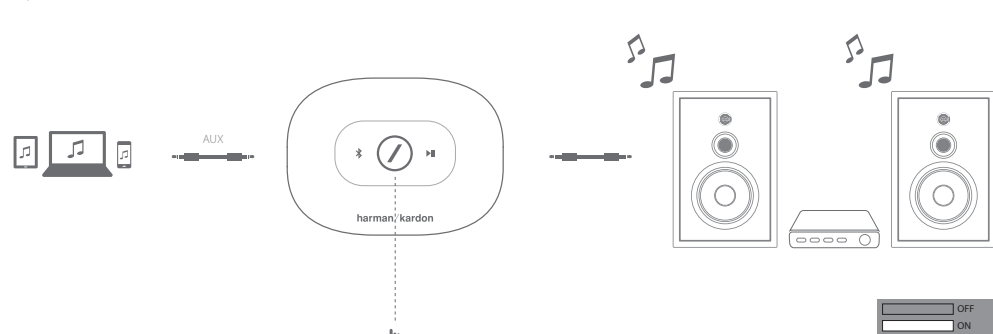

Harman Kardon Controller 앱을 다운로드하여 Harman Kardon Adapt 을 설정하고 제어합니다.

下載 Harman Kardon Controller 應用以設置和控制您的 Harman Kardon Adapt。

Unduh aplikasi Harman Kardon Controller untuk persiapan dan mengontrol Harman Kardon Adapt Anda.

WPS (Wi-Fi Protected Setup)

Status	LED
Connecting	
Connected	

Wi-Fi streaming via Harman Kardon Controller app

Status	LED
Wi-Fi connected	
Wi-Fi streaming	

Bluetooth*

Status	LED
Pairing mode	
Connected	
Streaming	

AUX input source

Status	LED
Aux active	
System idle	
Auto standby (15 minutes)	

Multi-room music streaming

Status	LED
Wi-Fi streaming	

Party Mode

Current Source	LED	
Bluetooth*		
AUX		
Wi-Fi Streaming		