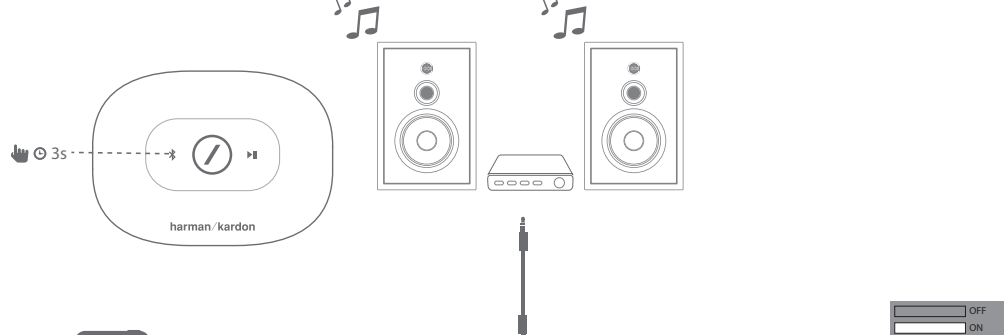

WPS (Wi-Fi Protected Setup)

Status	LED
Connecting	
Connected	

Wi-Fi streaming via Harman Kardon Controller app

Status	LED
Wi-Fi connected	
Wi-Fi streaming	

Bluetooth*

Status	LED
Pairing mode	
Connected	
Streaming	

AUX input source

Status	LED
Aux active	
System idle	
Auto standby (15 minutes)	

Multi-room music streaming

Status	LED
Wi-Fi streaming	

Party Mode

Current Source	LED	
Bluetooth*		
AUX		
Wi-Fi Streaming		