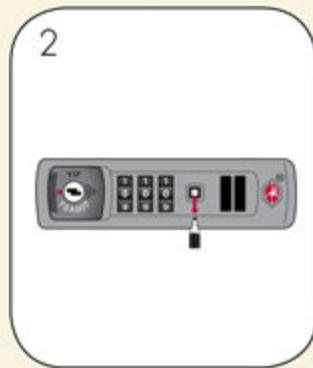

SIDE-MOUNTED TSA LOCK

SET DIALS TO "000"
WITH A PEN PRESS RESET BUTTON

RELEASE RESET BUTTON

TURN DIALS TO DESIRED
COMBINATION

SLIDE OPENER TO THE RIGHT.
THE CODE IS NOW SET.