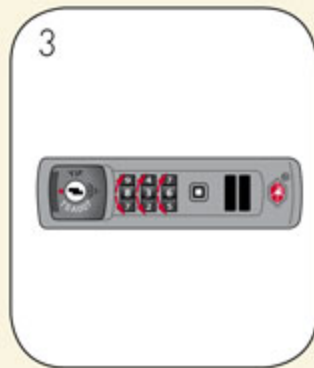

SIDE-MOUNTED TSA LOCK

SET DIALS TO "000"
WITH A PEN PRESS RESET BUTTON

RELEASE RESET BUTTON

TURN DIALS TO DESIRED
COMBINATION

SLIDE OPENER TO THE RIGHT.
THE CODE IS NOW SET.