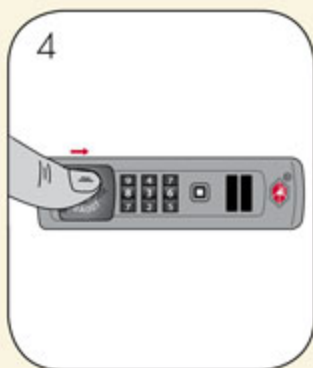

SIDE-MOUNTED TSA LOCK

SET DIALS TO "000"
WITH A PEN PRESS RESET BUTTON

RELEASE RESET BUTTON

TURN DIALS TO DESIRED
COMBINATION

SLIDE OPENER TO THE RIGHT.
THE CODE IS NOW SET.