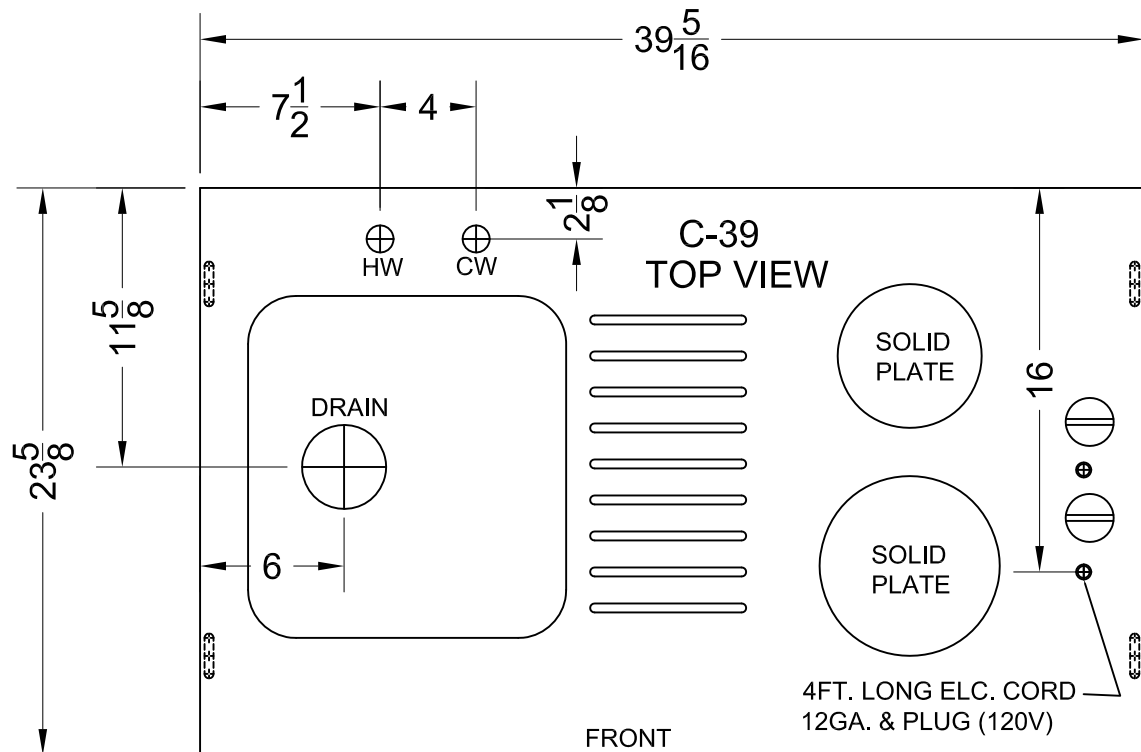

ALL-IN-ONE KITCHEN C-39

MODEL No. C-39

FELIX STORCH INC
 www.summitappliance.com
 (718) 893-3900

MODEL No.
STOVE & SINK C-39

FELIX STORCH INC
www.summitappliance.com
(718) 893-3900