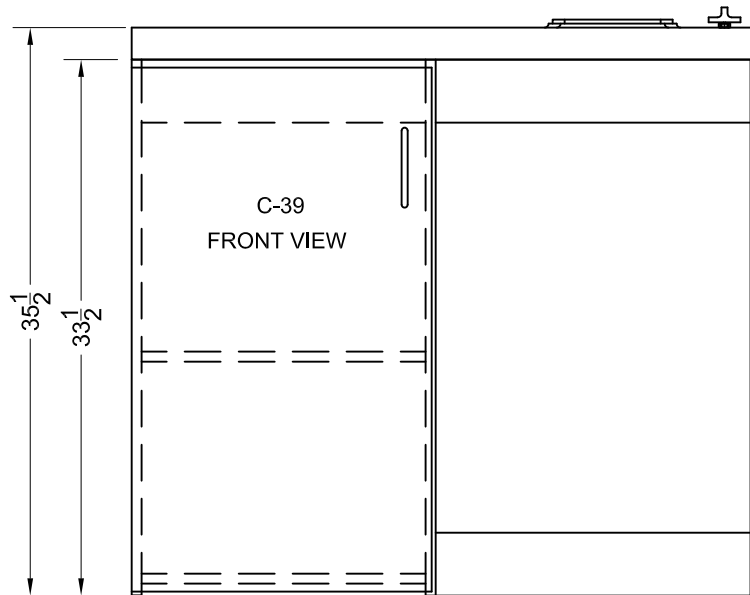

ALL-IN-ONE KITCHEN C-39

MODEL No. C-39

FELIX STORCH INC
 www.summitappliance.com
 (718) 893-3900

MODEL No.
STOVE & SINK C-39

FELIX STORCH INC
www.summitappliance.com
(718) 893-3900