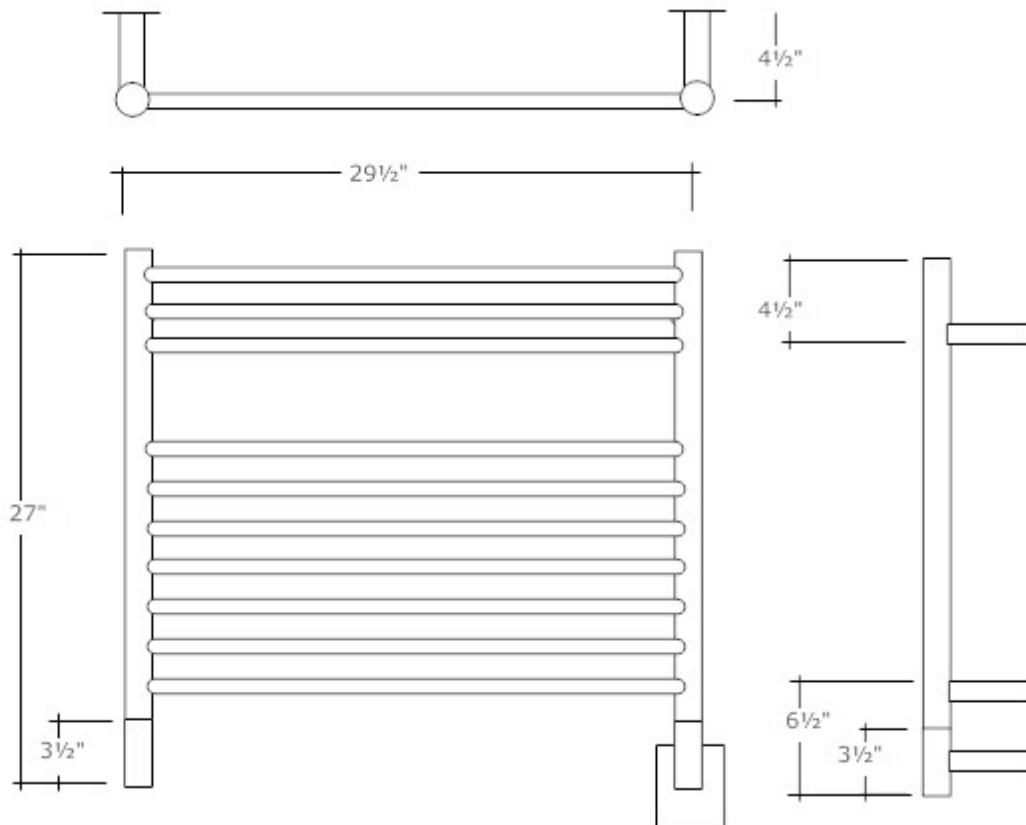

Model K Straight

Height: 27"

Width: 29 1/2" From center to center of the pipe

Wattages: Polished / Brushed – 150W Oil Rubbed Bronze / White – 175W