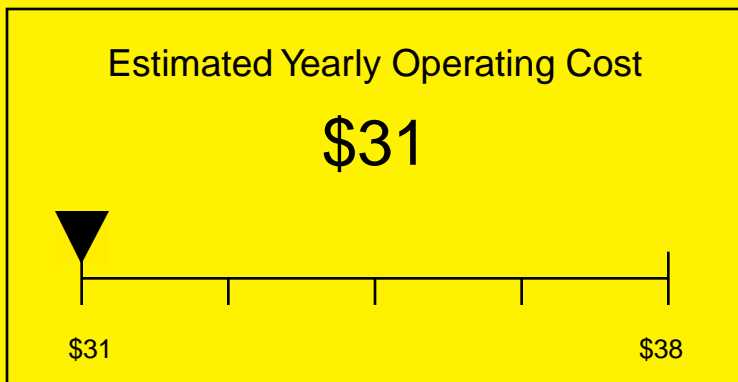

ENERGYGUIDE

None
Defrost: Manual

VT85
7.5 Cubic Feet

Compare the energy use of this product with others
before you buy

295kWh

Estimated Yearly Electricity Use

Your cost will depend on your utility rates

Based on a 2007 U.S. Government national average cost of 10.65 cents per kWh for electricity. Your actual operating cost will vary depending on your local utility rates and your use of the product.