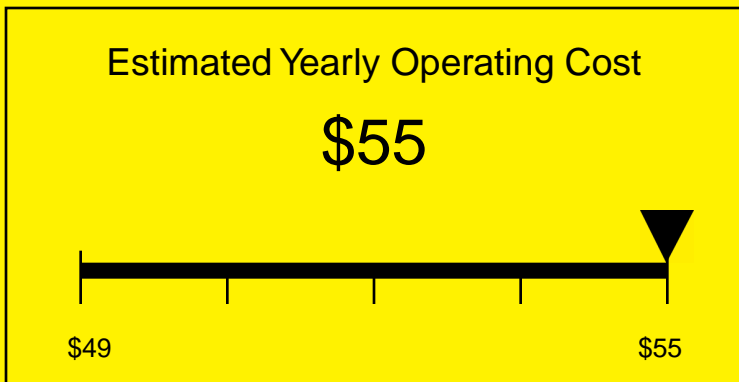

# ENERGYGUIDE

None  
Defrost: Manual

VLT2250  
22.0 Cubic Feet

Compare the energy use of this product with others  
before you buy

**512kWh**

Estimated Yearly Electricity Use

Your cost will depend on your utility rates

Based on a 2007 U.S. Government national average cost of 10.65 cents per kWh for electricity. Your actual operating cost will vary depending on your local utility rates and your use of the product.