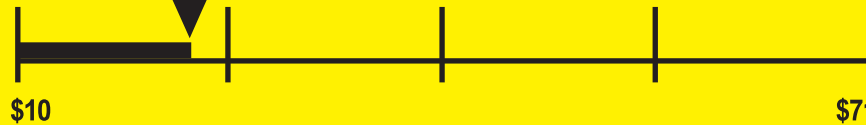

\$22

Cost Range of Similar Models

200 kWh

Estimated Yearly Electricity Use

\$8

Estimated Yearly Operating Cost
(when used with a natural gas water heater)

Your cost will depend on your utility rates and use.