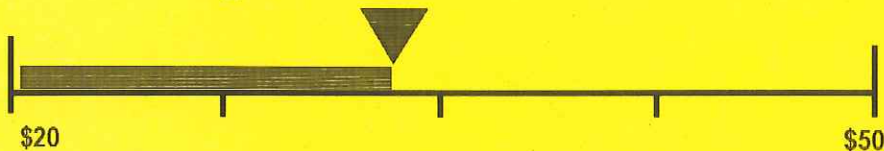

# ENERGYGUIDE

Dishwasher  
Capacity: Standard

Frigidaire  
Model (s)  
FDB1100RH\*\*  
CBD600K\*\*

**Estimated Yearly Operating Cost**  
(when used with an electric water heater)

**\$33**

Cost Range of Similar Models

**309** kWh

Estimated Yearly Electricity Use

**\$24**

Estimated Yearly Operating Cost  
(when used with a natural gas water heater)

Your cost will depend on your utility rates and use.

- Cost range based only on **Standard** capacity models
- Estimated operating cost based on four wash loads a week and a 2007 national average electricity cost of 10.65 cents per kWh and natural gas cost of \$ 1.218 per therm.
- For more information visit [www.ftc.gov/appliances](http://www.ftc.gov/appliances)