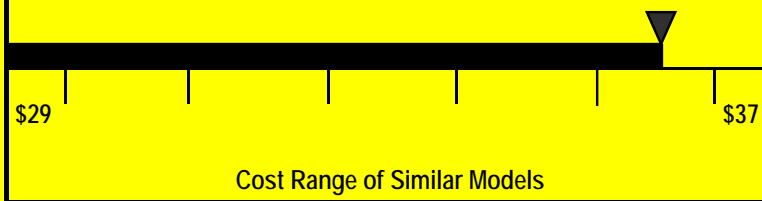

U.S. Government

Federal law prohibits removal of this label before consumer purchase.

Based on standard U.S. Government tests

ENERGYGUIDE

Refrigerator -- Freezer
with Manual Defrost

Avanti Products
Models: RM3250W / RM3251B
Capacity: 3.1 Cubic Feet

Estimated Yearly Operating Cost

\$35

331 kWh

Estimated Yearly Electrical Use

Your cost will depend on your utility rates and use.

- Cost range based only on models of similar capacity and features.
- Estimated operating cost based on a 2007 national average electricity cost of 10.65 cents per kWh.
- For more information, visit www.ftc.gov/appliances