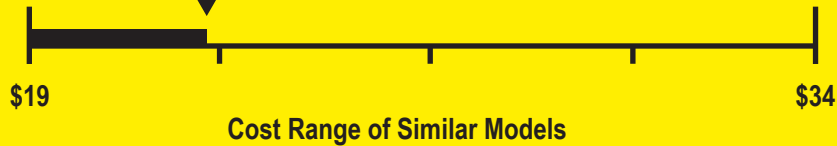

U.S. Government tests

Federal law prohibits removal of this label before consumer purchase.

ENERGYGUIDE

Dishwasher
Capacity: Compact

Koldfront

Models: PDW45EB/PDW45EW

Estimated Yearly Operating Cost

(when used with an electric water heater)

\$22

200 kWh

Estimated Yearly Electricity Use

\$15

Estimated Yearly Operating Cost
(when used with a natural gas water heater)

Your cost will depend on your utility rates and use.

- Cost range based only on compact capacity models.
- Estimated operating cost based on 4 wash loads per week, a 2007 national average electricity cost of 10.65 cents per kWh and natural gas cost of \$1.218 per therm.
- For more information, visit www.ftc.gov/appliances