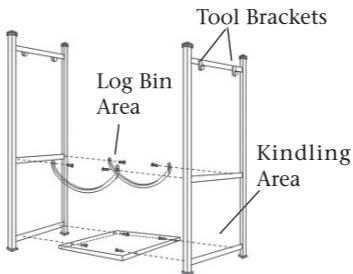

Wood Rack with Tools

This combination firewood rack and tool set is a great space-saver. It includes four essential fireside tools: tongs, shovel, a poker, and a natural-bristle brush. The Log Bin will hold plenty of wood with space for kindling below. Assemble as shown in the diagram, using the hardware provided. After assembly, hang the tools from the brackets on each side of the Rack..